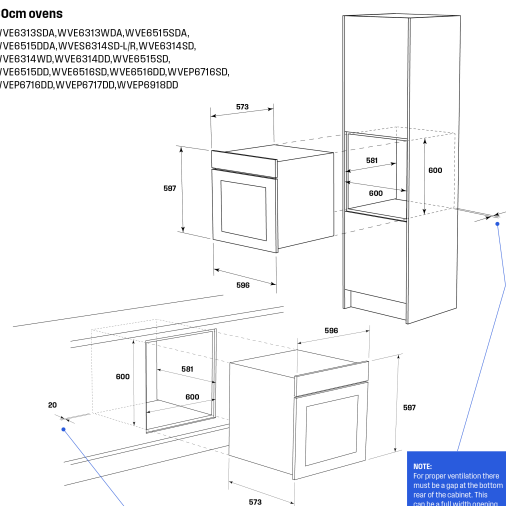

WVE6515SD

60cm multi-function 7 stainless steel oven with fast heat up, programmable timer and 80L gross capacity.

Features

- Fast Heat Up
- Programmable oven timer
- Easy guide side racks
- Cooler to Touch Doors
- 80L gross capacity oven
- Fingerprint resistant stainless steel

Included accessories:

grill/oven pan, 2 x chromed wire shelf, baking tray, grill insert, side racks

Product Dimension

Total height (mm) - 597, Total width (mm) - 596, Total depth (mm) - 573, CM Tech data (cm) - 60

Flush fit cut out

Flush fit cut out height (mm) - 600, Flush fit cut out width (mm) - 600, Flush fit cut out depth (mm) - 581

Proud fit cut out

Proud fit cut out height (mm) - 590, Proud fit cut out width (mm) - 565, Proud fit cut out depth (mm) - 560

60cm ovens